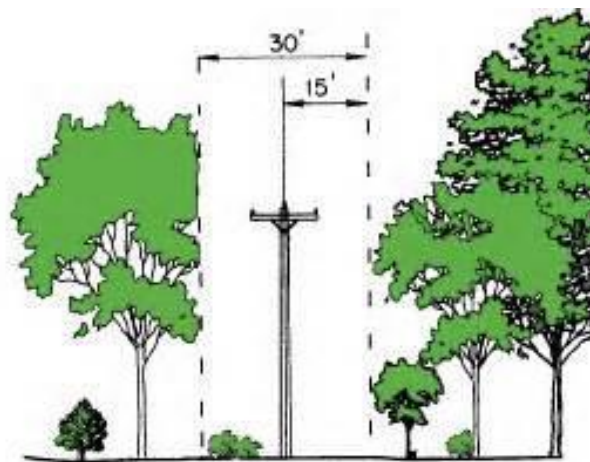

Inter-County Energy's ROW Maintenance Program

Recommended Right-of-way Maintenance of Electric Utility Lines

Inter County Energy makes sure our Right of-way Program is followed each year. This year will be no exception as our vegetation maintenance inspector has identified areas within our service territory where trees will have to be removed or trimmed to help improve your quality of service by reducing power outages and blinks.

A representative from Inter-County Energy will make an attempt to contact those members where we must do some trimming and/or removal of trees. If no one is home, a door hanger will be left with contact information so you may call and request to speak with a Right of-way representative.